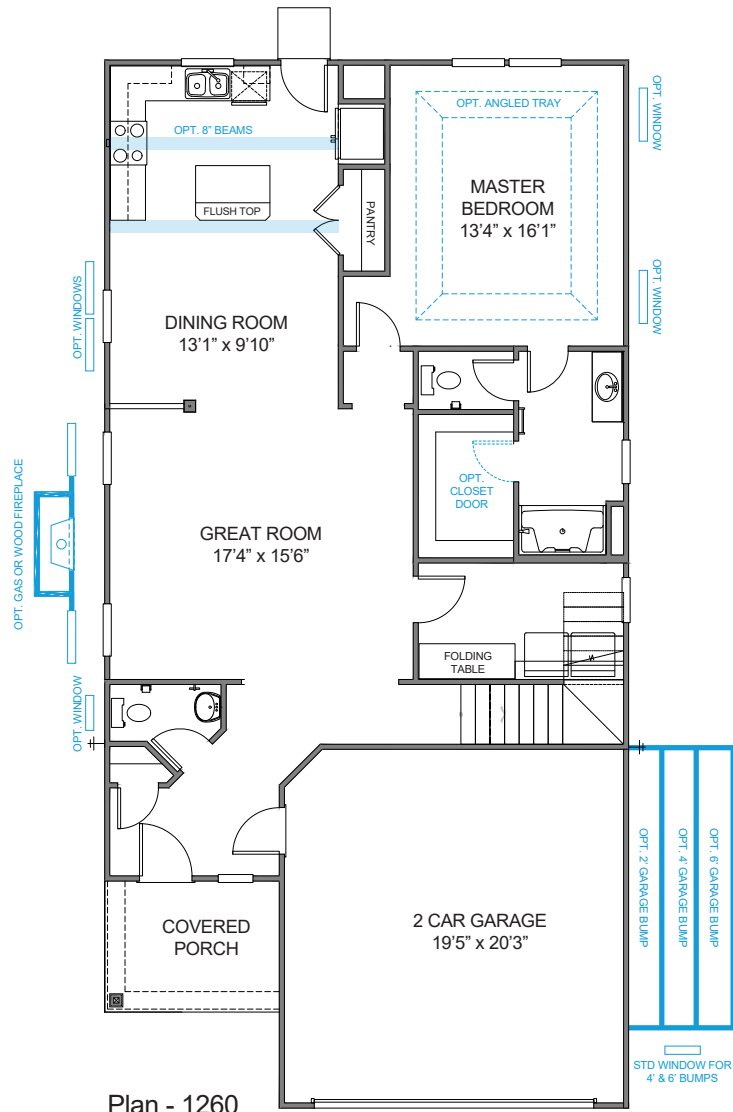

# THE KLINE

1,892 Sq Ft | Bedrooms 3 | Bathrooms 2.5

TributeHomes

IT'S ALL ABOUT U

### First Floor Options

### Master Bath Options

### Master Bath Options

MAKE-UP COUNTER

DUAL BOWL VANITY

LUXURY SHOWER 1

GARDEN TUB/SHOWER

TUB/SHOWER

LUXURY SHOWER 2

Second Floor