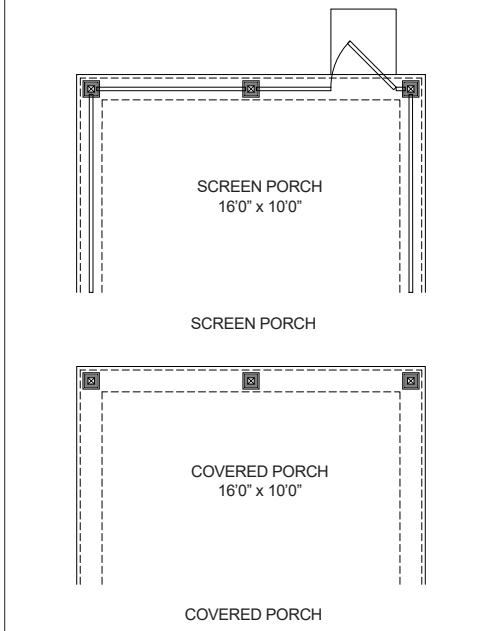

# THE KLINE

1,892 Sq Ft | Bedrooms 3 | Bathrooms 2.5

TributeHomes

IT'S ALL ABOUT U

### First Floor Options