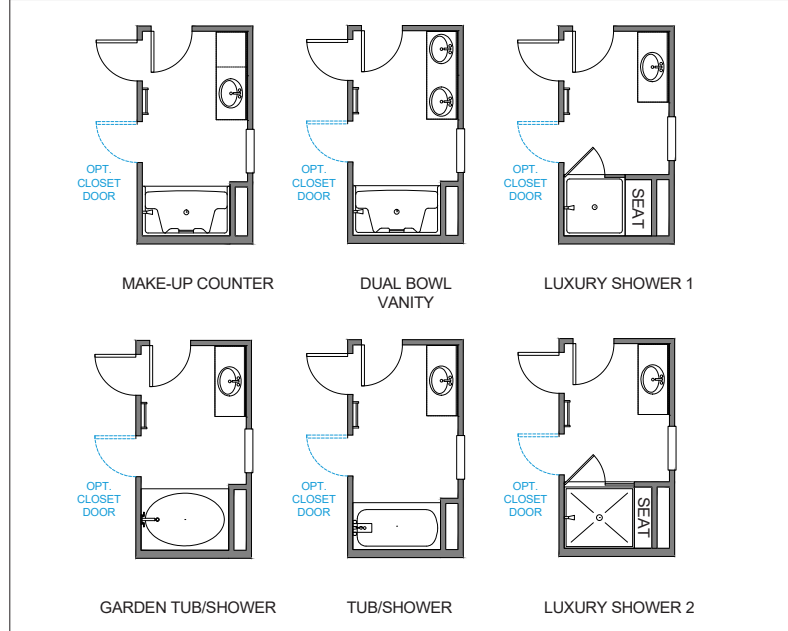

# THE KLINE

1,892 Sq Ft | Bedrooms 3 | Bathrooms 2.5

TributeHomes

IT'S ALL ABOUT U

### First Floor Options

### Master Bath Options

### Master Bath Options

MAKE-UP COUNTER

DUAL BOWL VANITY

LUXURY SHOWER 1

GARDEN TUB/SHOWER

TUB/SHOWER

LUXURY SHOWER 2

Second Floor