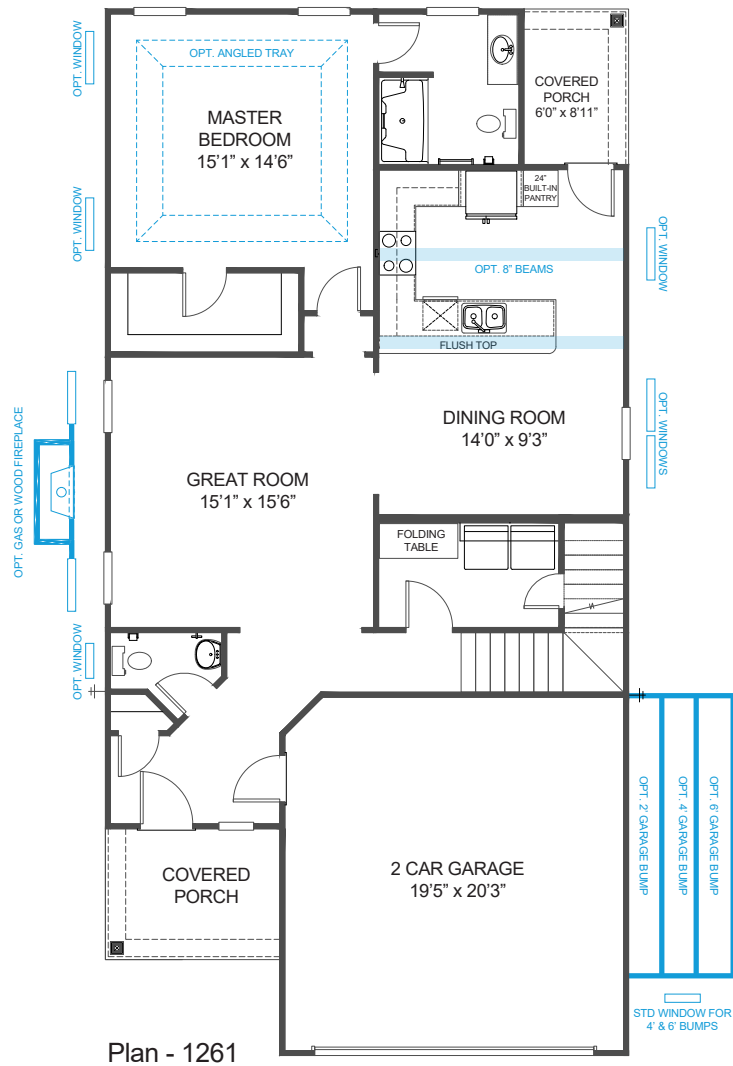

# THE KLINE

1,892 Sq Ft | Bedrooms 3 | Bathrooms 2.5

TributeHomes

IT'S ALL ABOUT U

### First Floor Options

### Master Bath Options

### Master Bath Options

MAKE-UP COUNTER

DUAL BOWL VANITY

LUXURY SHOWER 1

GARDEN TUB/SHOWER

TUB/SHOWER

LUXURY SHOWER 2

Second Floor