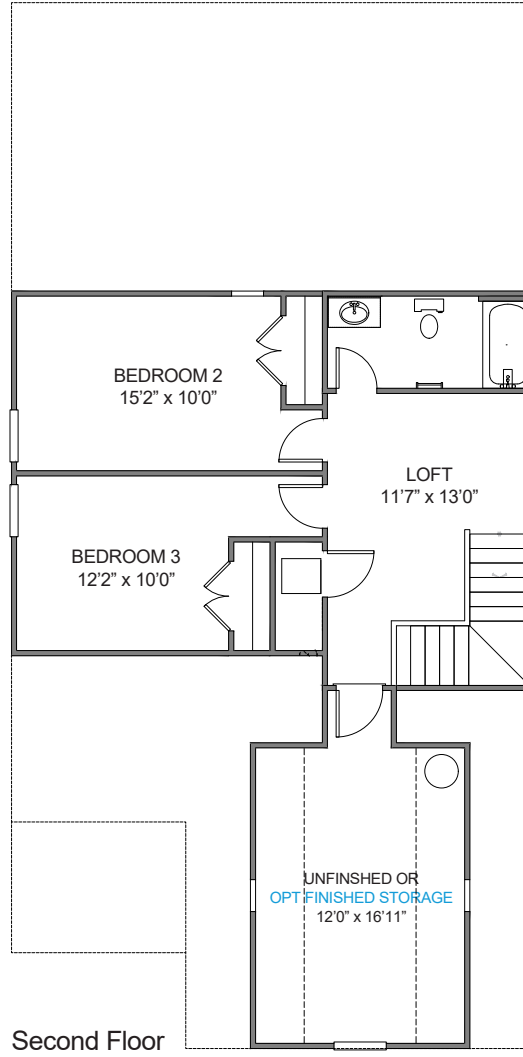

# THE KLINE

1,892 Sq Ft | Bedrooms 3 | Bathrooms 2.5

TributeHomes

IT'S ALL ABOUT U

### Master Bath Options

### Master Bath Options

MAKE-UP COUNTER

DUAL BOWL VANITY

LUXURY SHOWER 1

GARDEN TUB/SHOWER

TUB/SHOWER

LUXURY SHOWER 2

Second Floor

### Bathroom Options

MAKEUP COUNTER

SHOWER

DUAL BOWL VANITY

GARDEN TUB/SHOWER