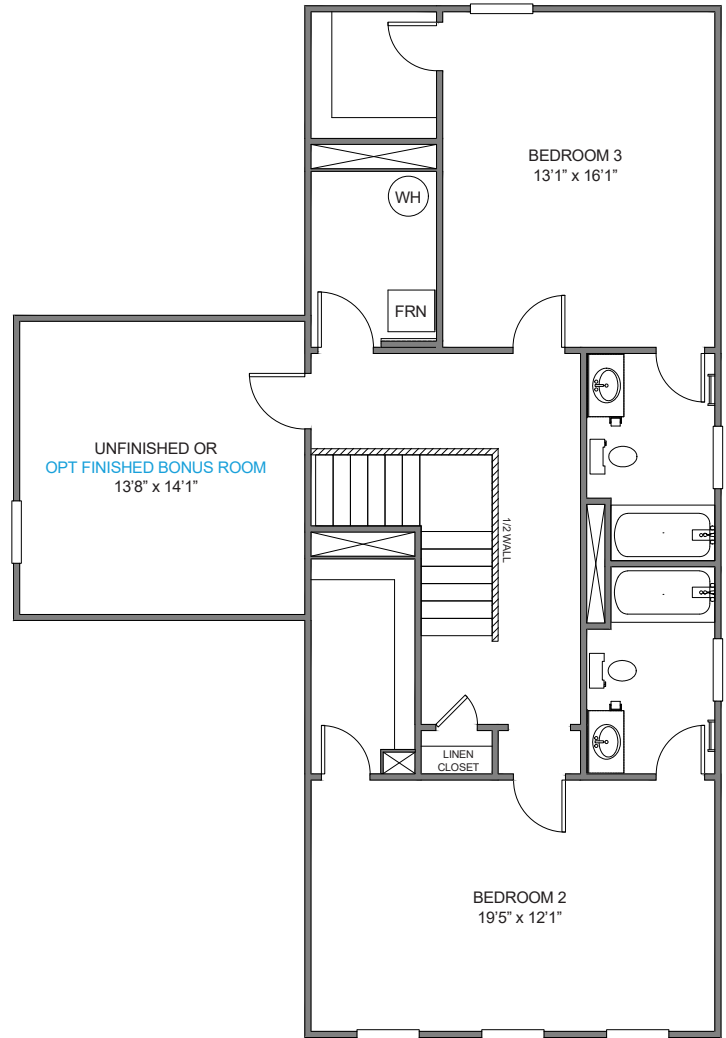

# THE TATE

2,257 Sq Ft | Bedrooms 3 | Bathrooms 3.5

TributeHomes

IT'S ALL ABOUT U

Plan - 2260

First Floor Options

### Luxury Master Bath Options

### Master Bath Options

Second Floor

Opt Second Floor 1

Std 2nd Bath Options

SHOWER  
BEDROOM 2

SHOWER  
BEDROOM 3

Opt 2nd Bath Options

GARDEN TUB/SHOWER  
BEDROOM 3