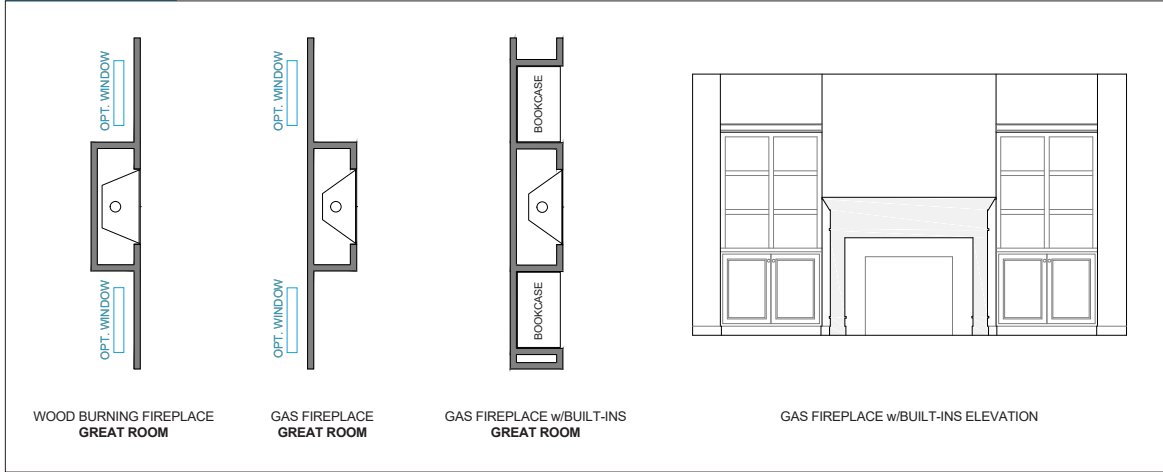

Fireplace Options