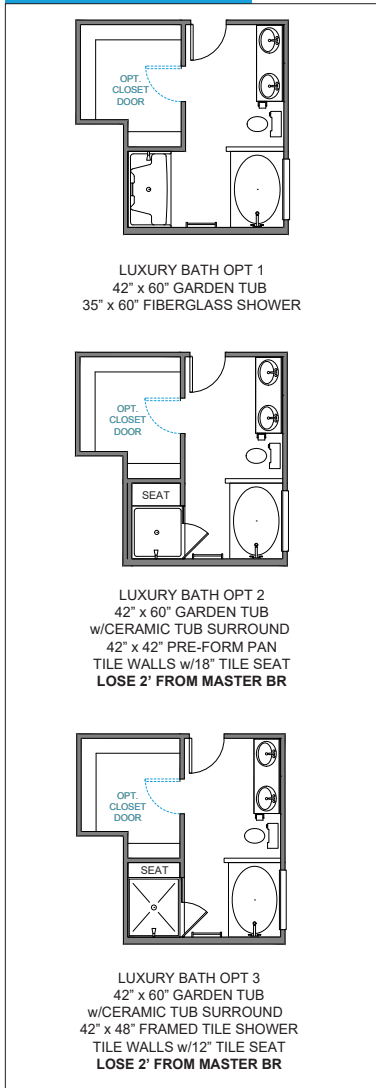

# THE TATE

2,257 Sq Ft | Bedrooms 3 | Bathrooms 3.5

TributeHomes

IT'S ALL ABOUT U

Plan - 2260

First Floor Options

### Luxury Master Bath Options

### Master Bath Options

Second Floor

Opt Second Floor 1

Std 2nd Bath Options

SHOWER  
BEDROOM 2

SHOWER  
BEDROOM 3

Opt 2nd Bath Options

GARDEN TUB/SHOWER  
BEDROOM 3