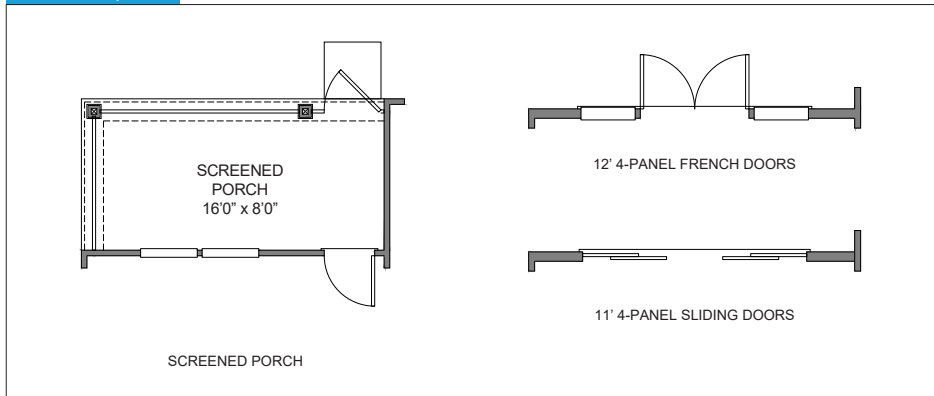

# THE TATE

2,257 Sq Ft | Bedrooms 3 | Bathrooms 3.5

TributeHomes

IT'S ALL ABOUT U

Plan - 2260

First Floor Options