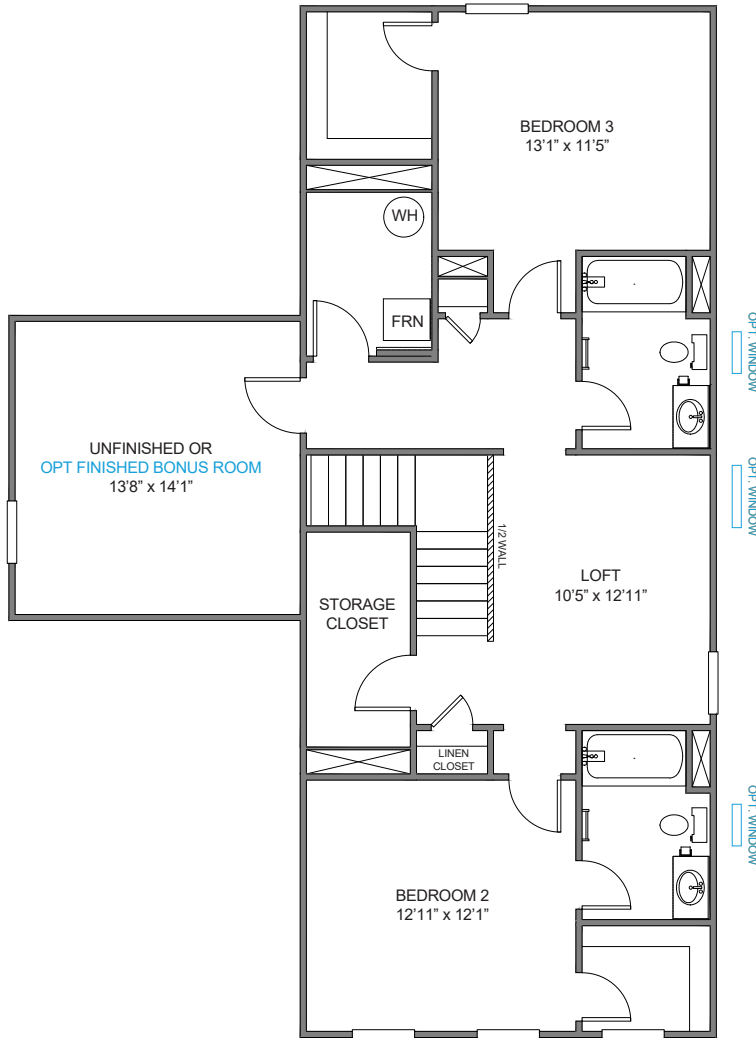

# THE TATE

2,257 Sq Ft | Bedrooms 3 | Bathrooms 3.5

TributeHomes

IT'S ALL ABOUT U

Plan - 2260

First Floor Options

### Fireplace Options

### Luxury Master Bath Options

### Master Bath Options

Second Floor

Opt Second Floor 1

Std 2nd Bath Options

SHOWER  
BEDROOM 2

SHOWER  
BEDROOM 3

Opt 2nd Bath Options

GARDEN TUB/SHOWER  
BEDROOM 3