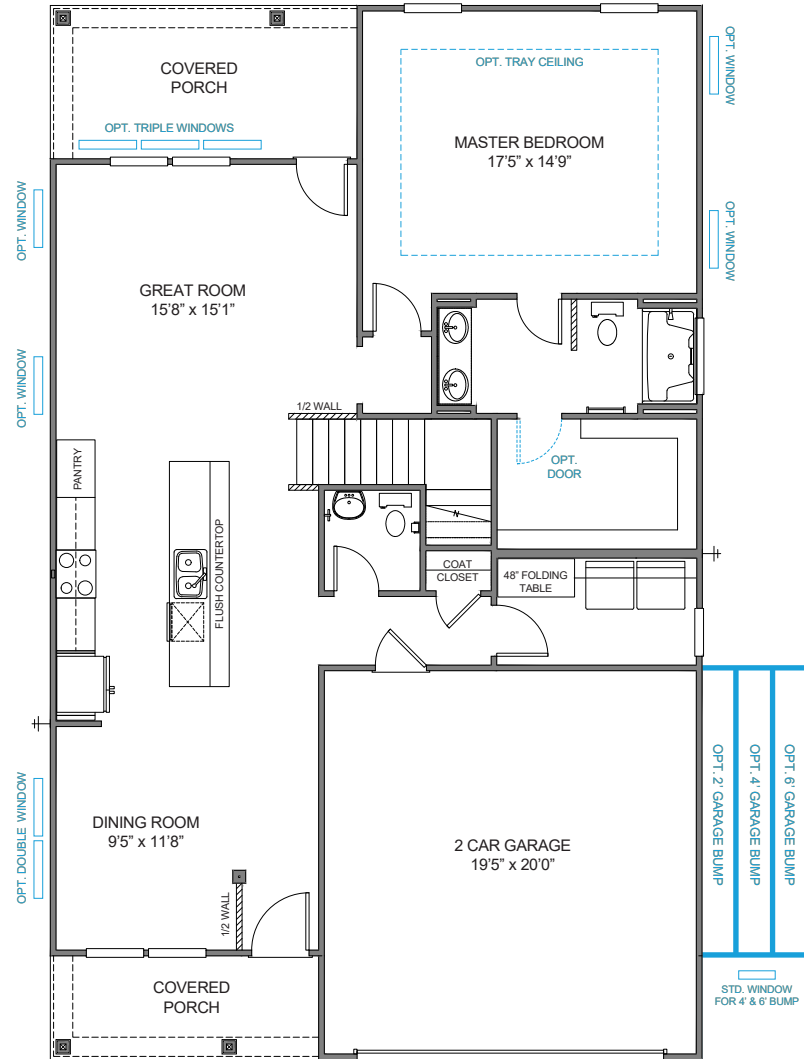

Elevation R-B3P

# THE TATE

2,257 Sq Ft | Bedrooms 3 | Bathrooms 3.5

TributeHomes

IT'S ALL ABOUT U

Plan - 2260

First Floor Options

### Luxury Master Bath Options

### Master Bath Options

Second Floor

Opt Second Floor 1

Std 2nd Bath Options

SHOWER  
BEDROOM 2

SHOWER  
BEDROOM 3

Opt 2nd Bath Options

GARDEN TUB/SHOWER  
BEDROOM 3