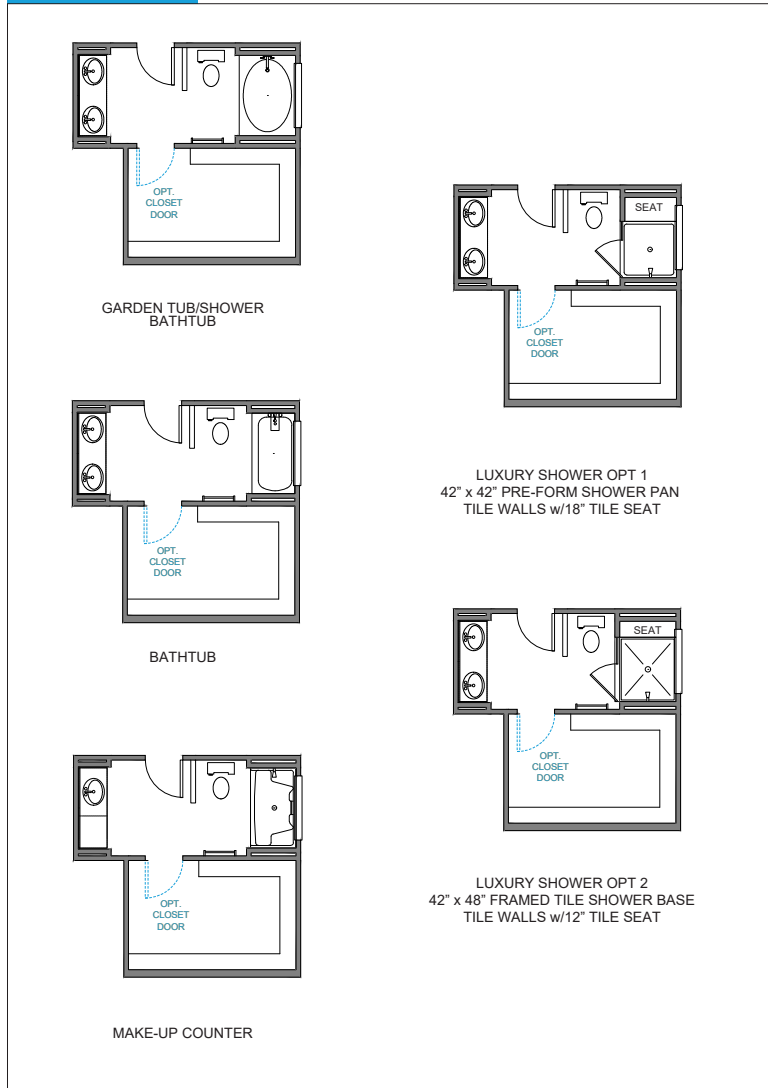

Master Bath Options