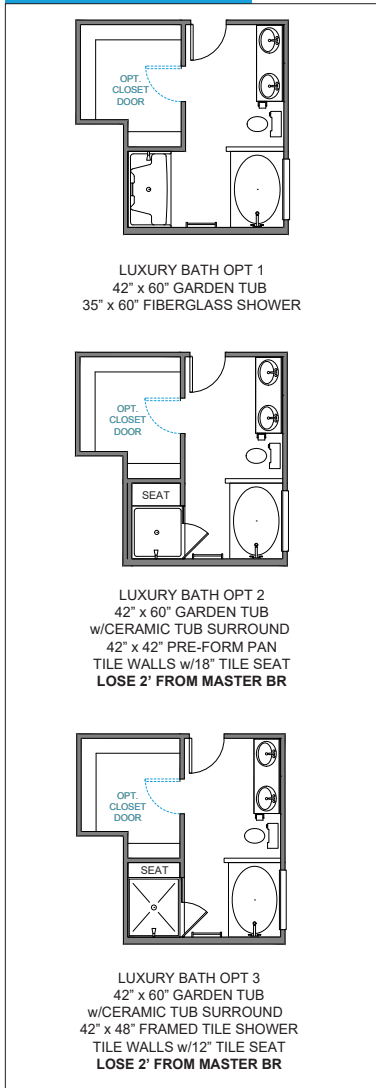

# THE TATE

2,257 Sq Ft | Bedrooms 3 | Bathrooms 3.5

TributeHomes

IT'S ALL ABOUT U

### Luxury Master Bath Options

### Master Bath Options

Second Floor

Opt Second Floor 1

Std 2nd Bath Options

SHOWER  
BEDROOM 2

SHOWER  
BEDROOM 3

Opt 2nd Bath Options

GARDEN TUB/SHOWER  
BEDROOM 3

SHOWER  
BEDROOM 3

GARDEN TUB/SHOWER  
BEDROOM 2

SHOWER  
BEDROOM 2