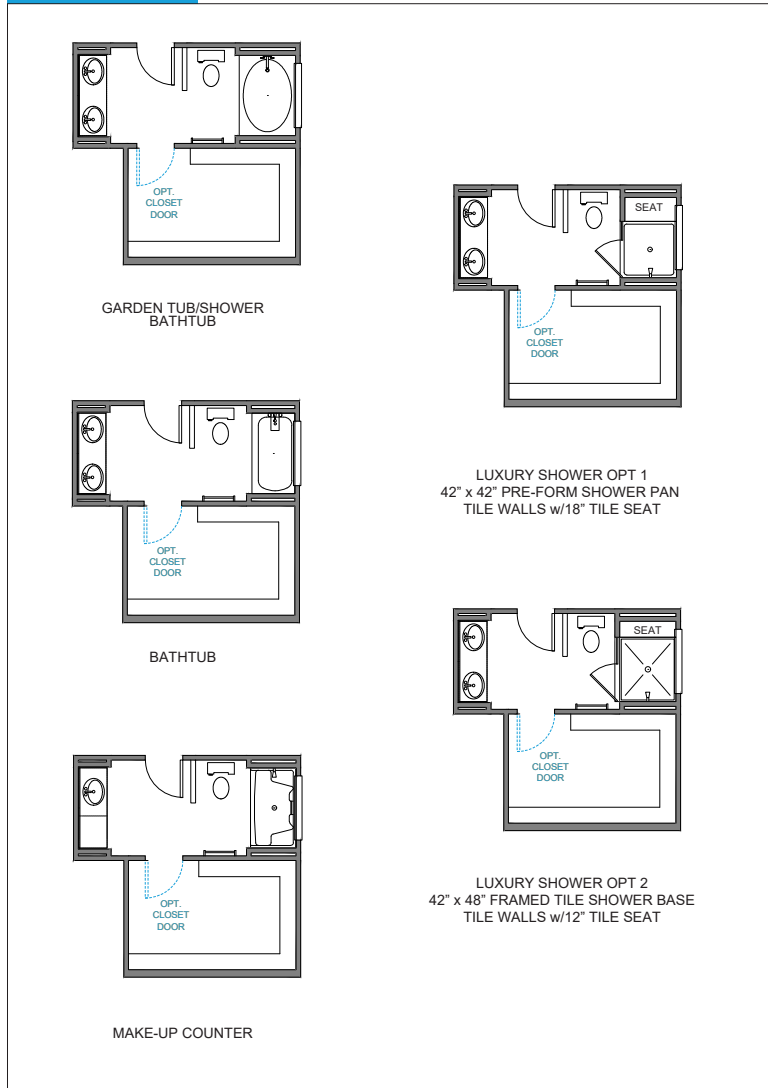

# THE TATE

2,257 Sq Ft | Bedrooms 3 | Bathrooms 3.5

TributeHomes

IT'S ALL ABOUT U

### Luxury Master Bath Options

### Master Bath Options

Second Floor

Opt Second Floor 1

Std 2nd Bath Options

SHOWER  
BEDROOM 2

SHOWER  
BEDROOM 3

Opt 2nd Bath Options

GARDEN TUB/SHOWER  
BEDROOM 3