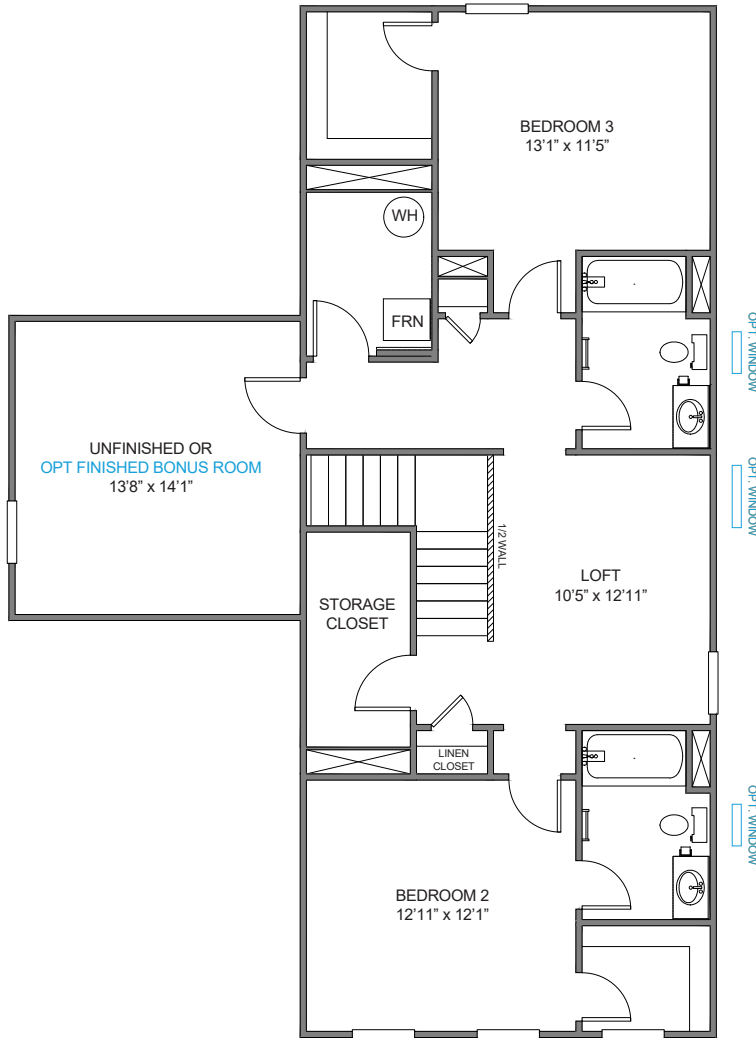

# THE TATE

2,257 Sq Ft | Bedrooms 3 | Bathrooms 3.5

TributeHomes

IT'S ALL ABOUT U

### Fireplace Options

### Luxury Master Bath Options

### Master Bath Options

Second Floor

Opt Second Floor 1

Std 2nd Bath Options

SHOWER  
BEDROOM 2

SHOWER  
BEDROOM 3

Opt 2nd Bath Options

GARDEN TUB/SHOWER  
BEDROOM 3