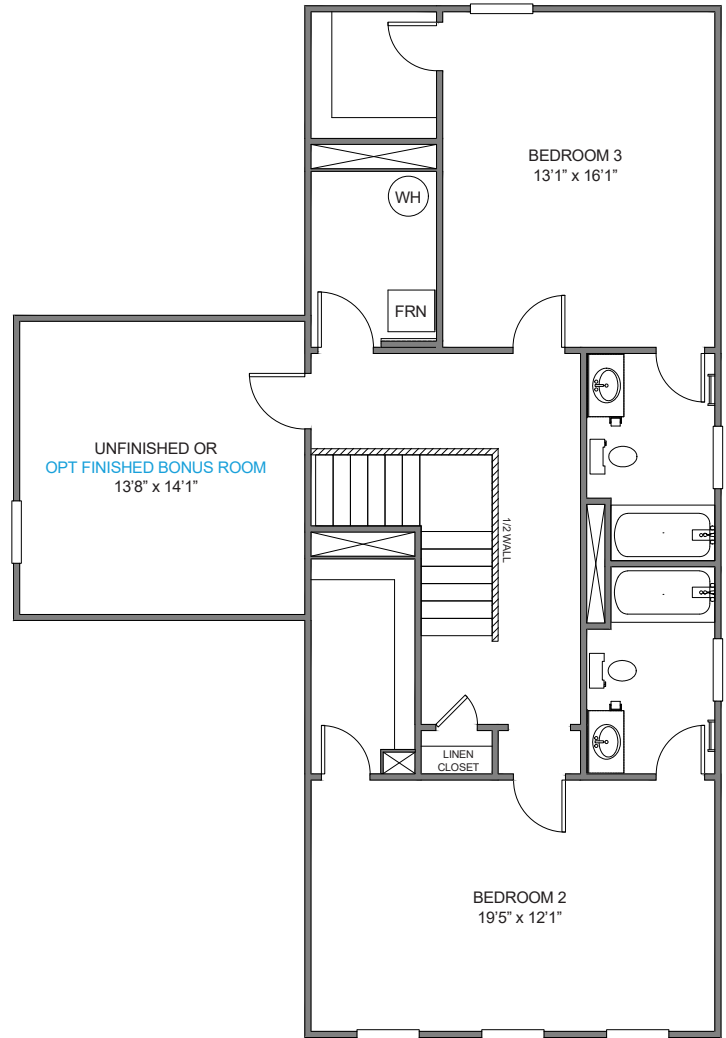

# THE TATE

2,257 Sq Ft | Bedrooms 3 | Bathrooms 3.5

TributeHomes

IT'S ALL ABOUT U

### Luxury Master Bath Options

### Master Bath Options

Second Floor

Opt Second Floor 1

Std 2nd Bath Options

SHOWER  
BEDROOM 2

SHOWER  
BEDROOM 3

Opt 2nd Bath Options

GARDEN TUB/SHOWER  
BEDROOM 3