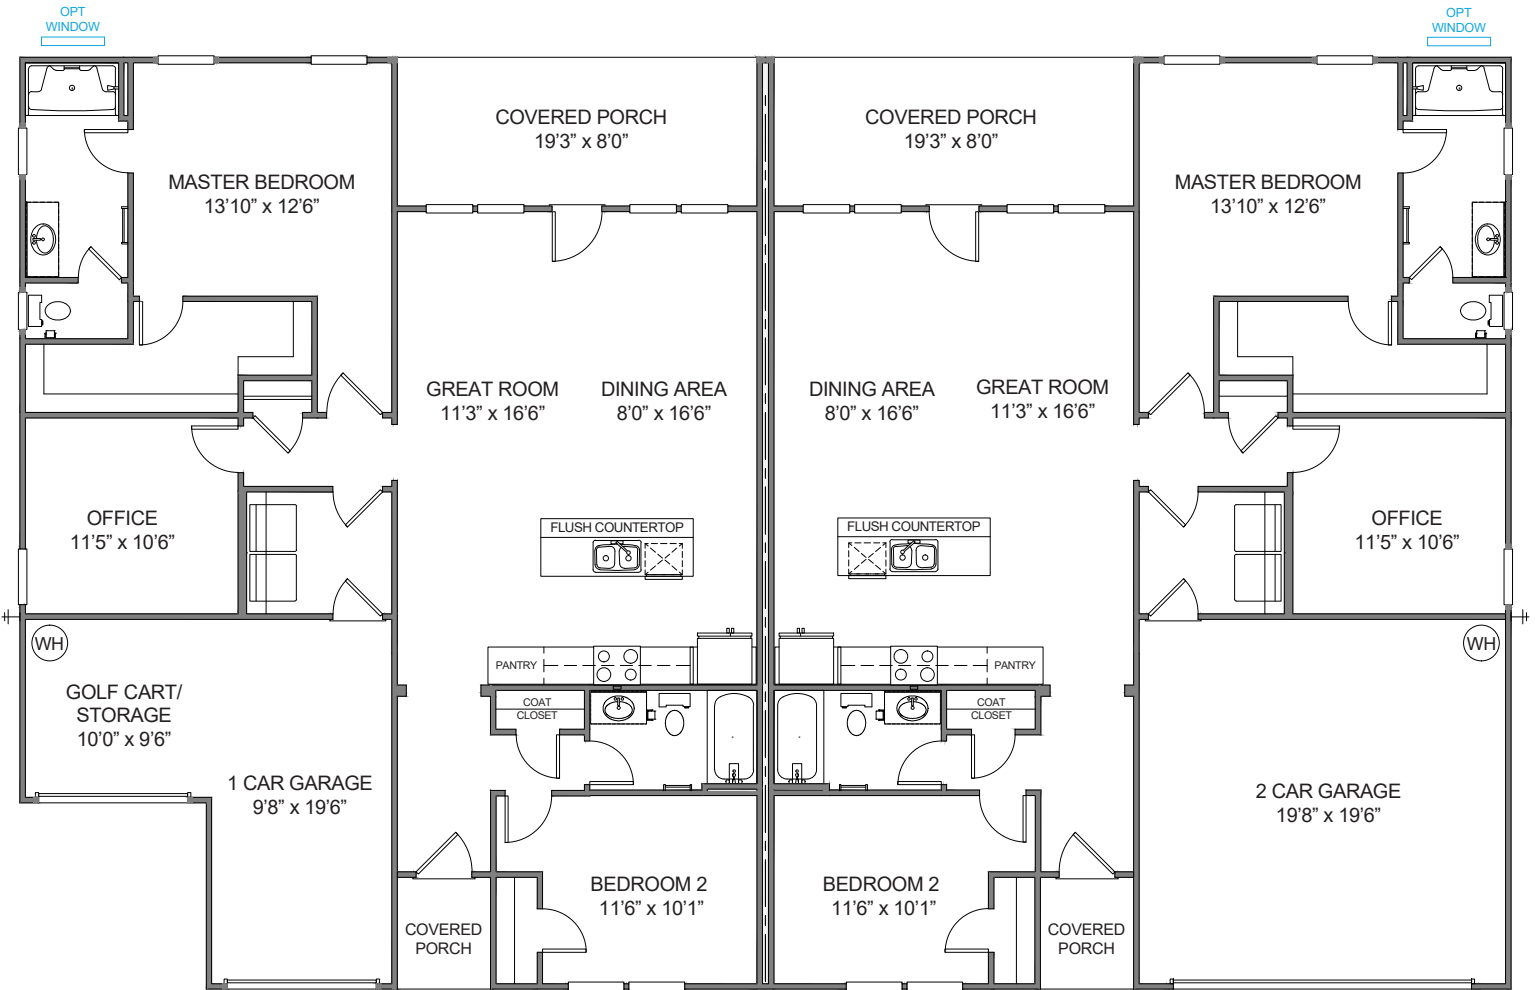

THE DILLON - PAIRED HOME

1,564 Sq Ft | Bedrooms 3 | Bathrooms 2

TributeHomes

IT'S ALL ABOUT U

The Dillon - Paired Home

1,564 Sq Ft | Bedrooms 3 | Bathrooms 2

TributeHomes

IT'S ALL ABOUT U

Plan - 1560

The Dillon - Paired Home

1,564 Sq Ft | Bedrooms 3 | Bathrooms 2

TributeHomes

IT'S ALL ABOUT U

Plan - 1561