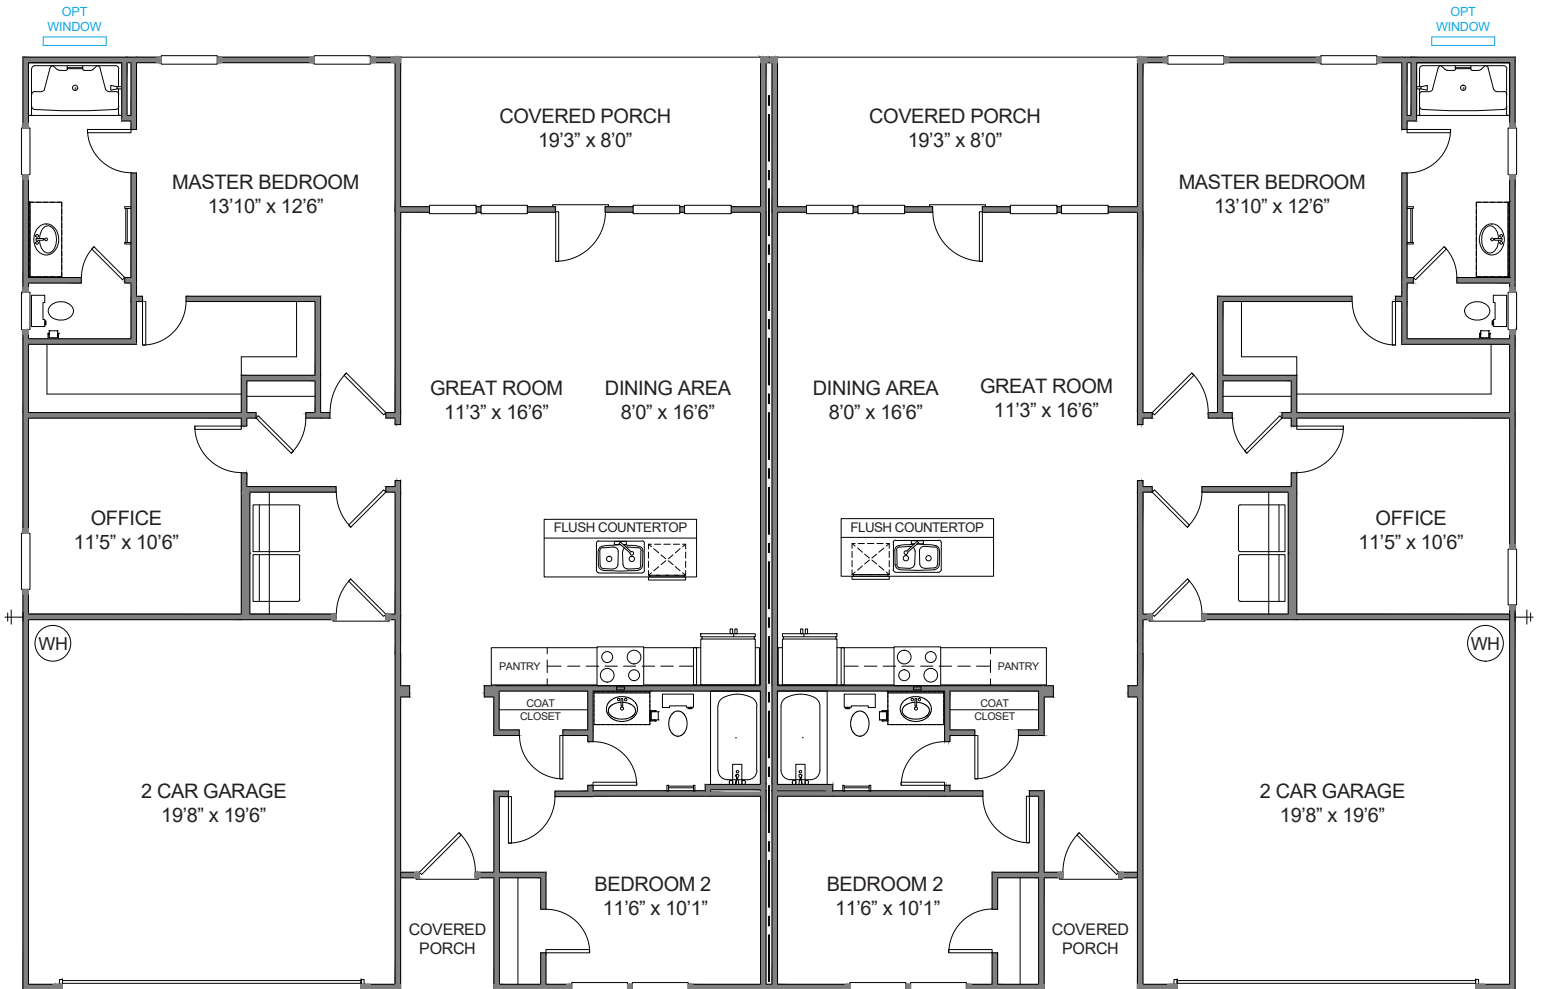

THE DILLON - PAIRED HOME

1,564 Sq Ft | Bedrooms 3 | Bathrooms 2

TributeHomes

IT'S ALL ABOUT U

The Dillon - Paired Home

1,564 Sq Ft | Bedrooms 3 | Bathrooms 2

TributeHomes

IT'S ALL ABOUT U

Plan - 1560

The Dillon - Paired Home

1,564 Sq Ft | Bedrooms 3 | Bathrooms 2

TributeHomes

IT'S ALL ABOUT U

Plan - 1561