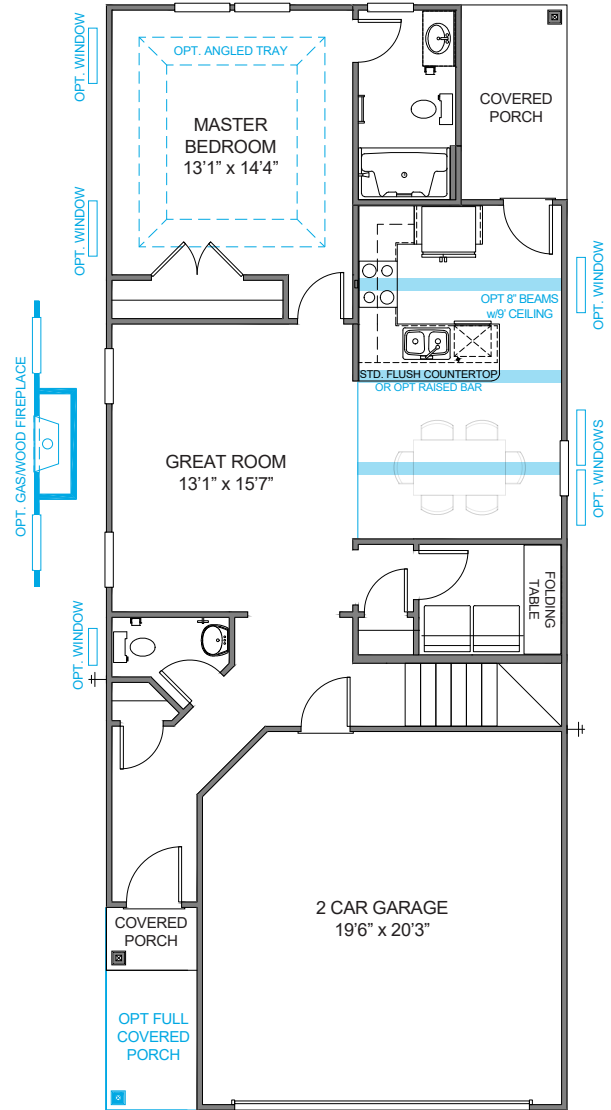

Elevation E-E2

THE CARSON

1,619 - 1,679 Sq Ft | Bedrooms 3 | Bathrooms 2.5

TributeHomes

IT'S ALL ABOUT U

The Carson

1,619 - 1,679 Sq Ft | Bedrooms 3 | Bathrooms 2.5

TributeHomes

IT'S ALL ABOUT U

Plan 1500

Plan 1501

Master Bath Options

First Floor Options

The Carson

1,619 - 1,679 Sq Ft | Bedrooms 3 | Bathrooms 2.5

TributeHomes

IT'S ALL ABOUT U

Second Floor

Second Floor