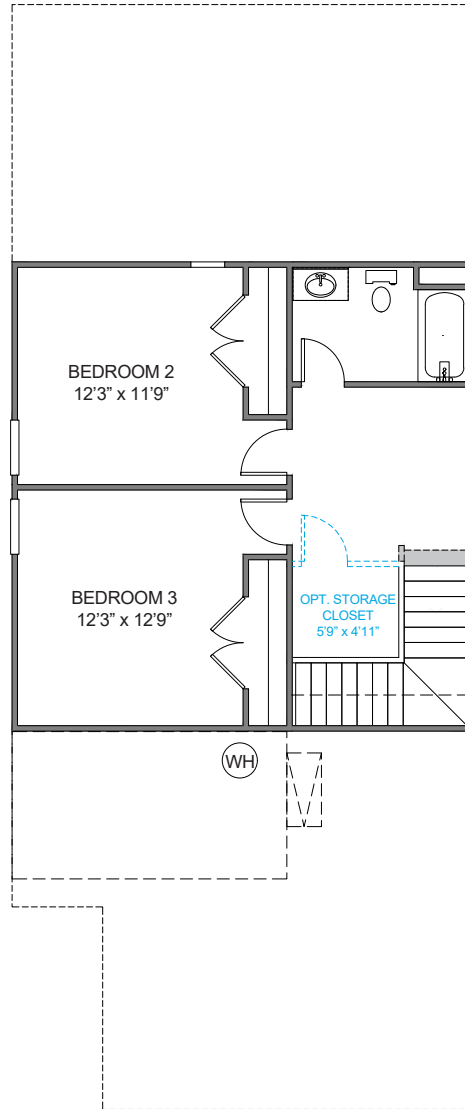

Elevation E-E2

THE CARSON

1,619 - 1,679 Sq Ft | Bedrooms 3 | Bathrooms 2.5

TributeHomes

IT'S ALL ABOUT U

The Carson

1,619 - 1,679 Sq Ft | Bedrooms 3 | Bathrooms 2.5

TributeHomes

IT'S ALL ABOUT U

Plan 1500

Plan 1501

Master Bath Options

First Floor Options

The Carson

1,619 - 1,679 Sq Ft | Bedrooms 3 | Bathrooms 2.5

TributeHomes

IT'S ALL ABOUT U

Second Floor

Second Floor