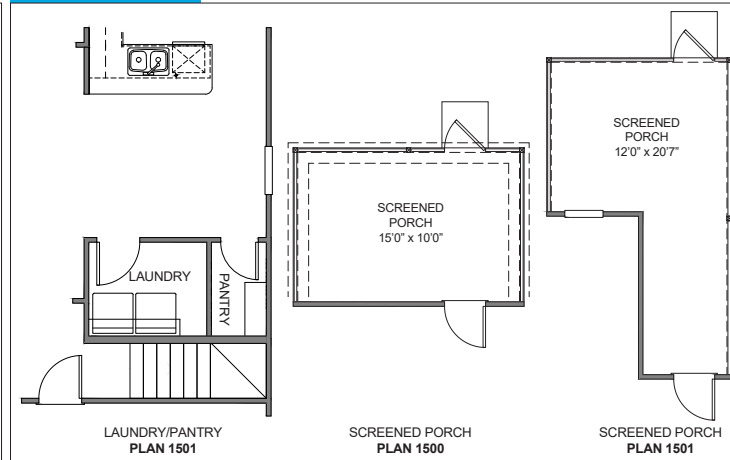

Elevation E-E2

THE CARSON

1,619 - 1,679 Sq Ft | Bedrooms 3 | Bathrooms 2.5

TributeHomes

IT'S ALL ABOUT U

The Carson

1,619 - 1,679 Sq Ft | Bedrooms 3 | Bathrooms 2.5

TributeHomes

IT'S ALL ABOUT U

Plan 1500

Plan 1501

Master Bath Options

First Floor Options

The Carson

1,619 - 1,679 Sq Ft | Bedrooms 3 | Bathrooms 2.5

TributeHomes

IT'S ALL ABOUT U

Second Floor

Second Floor