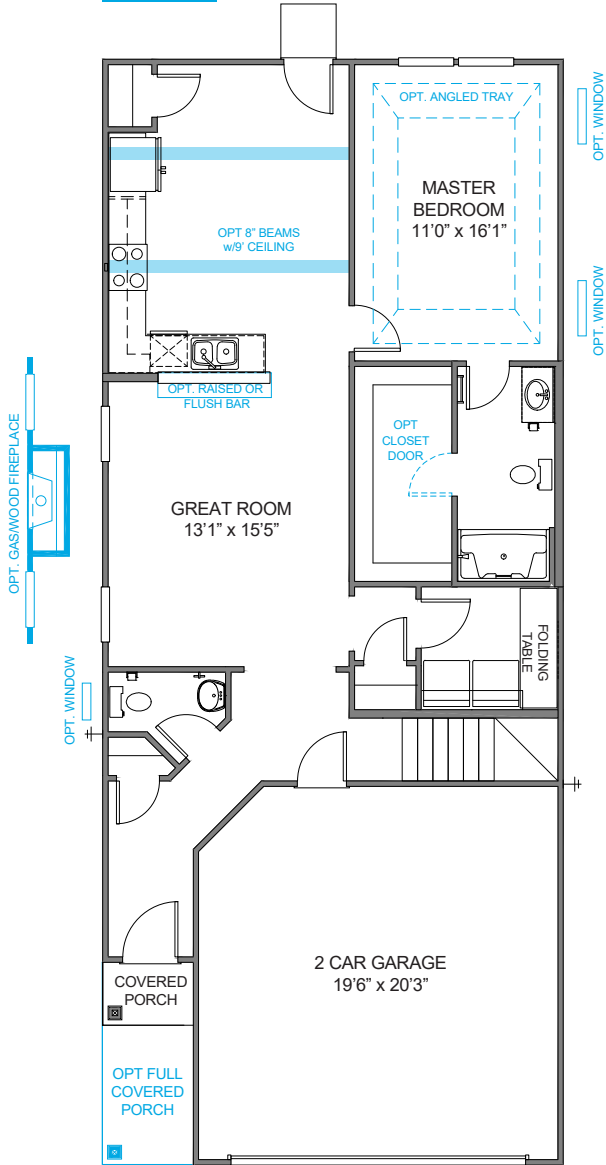

Elevation E-E2

THE CARSON

1,619 - 1,679 Sq Ft | Bedrooms 3 | Bathrooms 2.5

TributeHomes

IT'S ALL ABOUT U

The Carson

1,619 - 1,679 Sq Ft | Bedrooms 3 | Bathrooms 2.5

TributeHomes

IT'S ALL ABOUT U

Plan 1500

Plan 1501

Master Bath Options

First Floor Options

The Carson

1,619 - 1,679 Sq Ft | Bedrooms 3 | Bathrooms 2.5

TributeHomes

IT'S ALL ABOUT U

Second Floor

Second Floor