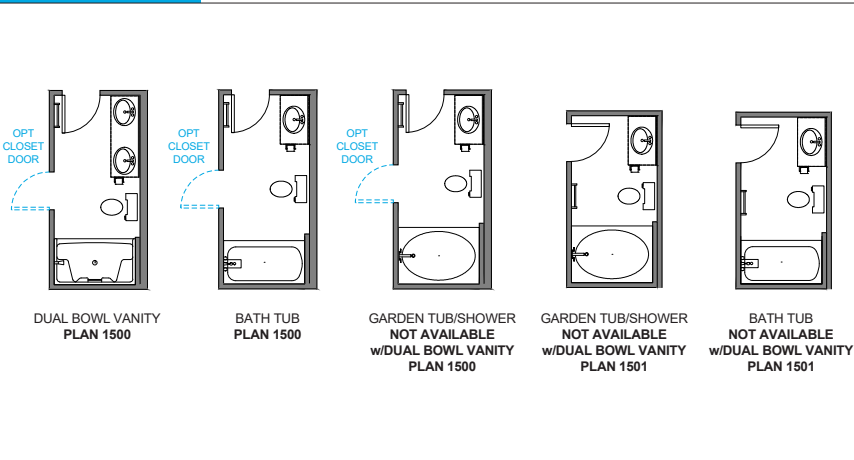

Elevation E-E2

THE CARSON

1,619 - 1,679 Sq Ft | Bedrooms 3 | Bathrooms 2.5

TributeHomes

IT'S ALL ABOUT U

The Carson

1,619 - 1,679 Sq Ft | Bedrooms 3 | Bathrooms 2.5

TributeHomes

IT'S ALL ABOUT U

Plan 1500

Plan 1501

Master Bath Options

First Floor Options

The Carson

1,619 - 1,679 Sq Ft | Bedrooms 3 | Bathrooms 2.5

TributeHomes

IT'S ALL ABOUT U

Second Floor

Second Floor