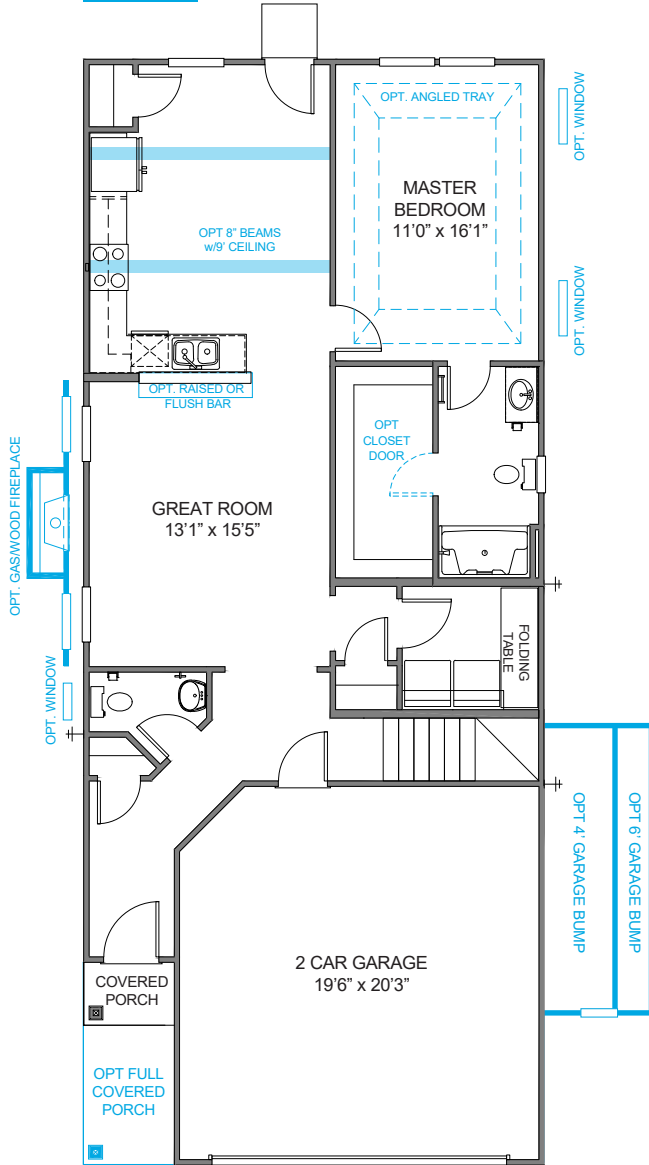

The Carson

1,619 - 1,679 Sq Ft | Bedrooms 3 | Bathrooms 2.5

TributeHomes

IT'S ALL ABOUT U

Plan 1500