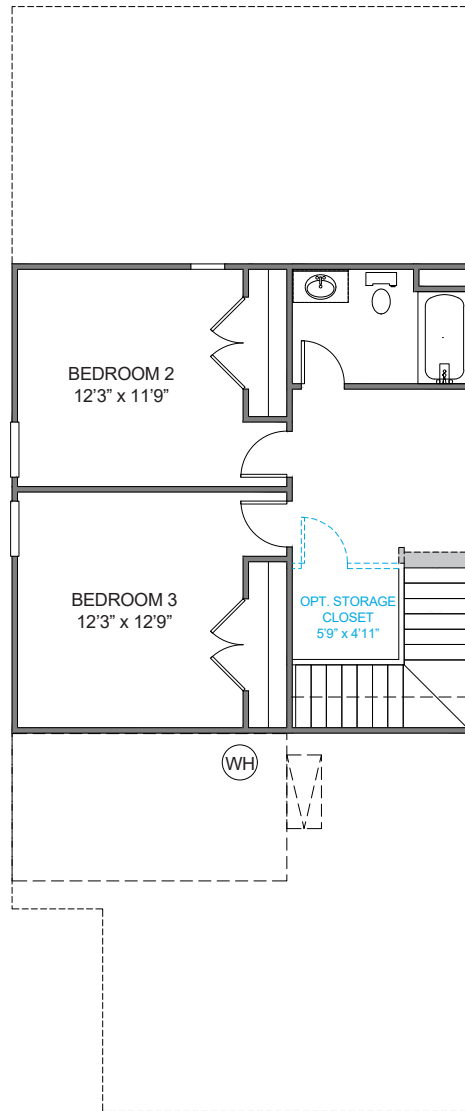

Second Floor

Second Floor