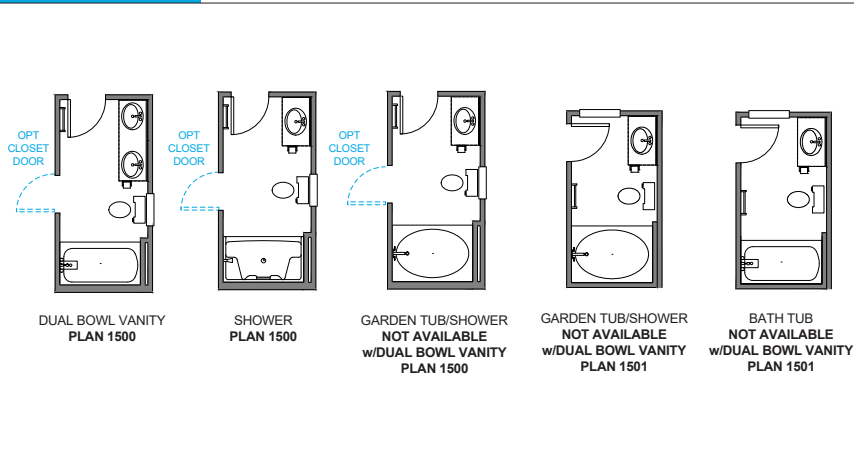

# THE CARSON

1,619 - 1,679 Sq Ft | Bedrooms 3 | Bathrooms 2.5

TributeHomes

IT'S ALL ABOUT U

# TributeHomes

IT'S ALL ABOUT U

Plan 1500

Plan 1501

## Master Bath Options