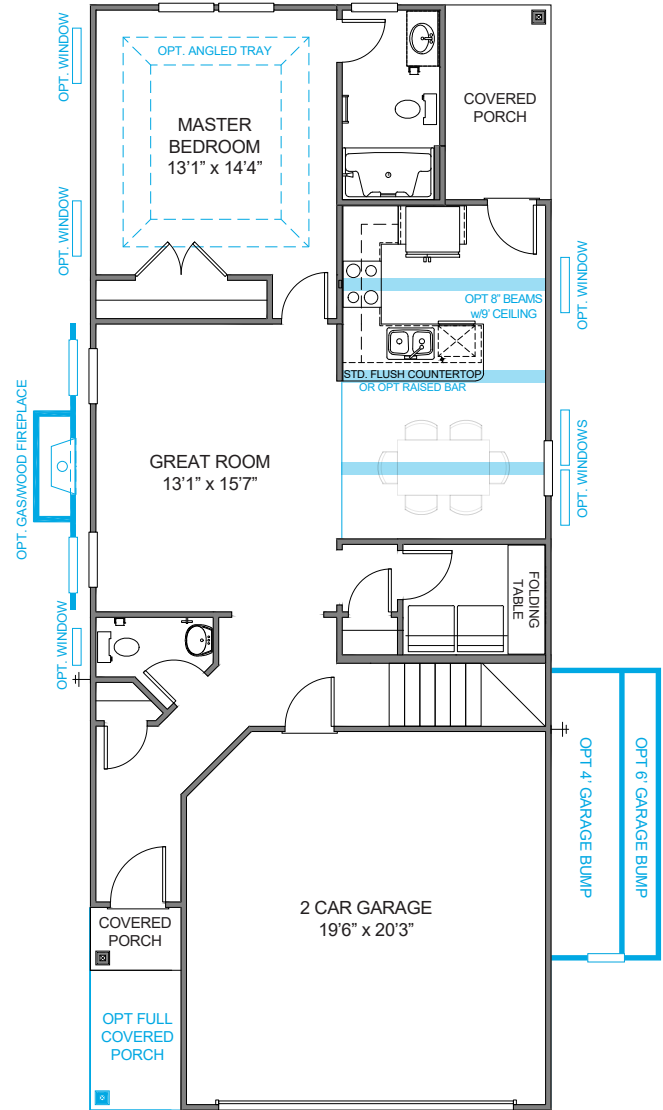

# THE CARSON

1,619 - 1,679 Sq Ft | Bedrooms 3 | Bathrooms 2.5

TributeHomes

IT'S ALL ABOUT U

# The Carson

1,619 - 1,679 Sq Ft | Bedrooms 3 | Bathrooms 2.5

# TributeHomes

IT'S ALL ABOUT U

Plan 1500

Plan 1501

## Master Bath Options