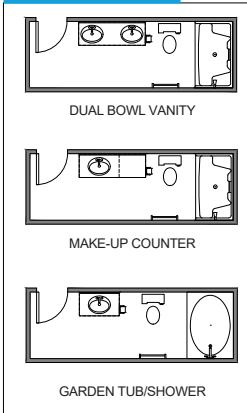

Elevation E-A1

THE PRATT II

1,437 - 1,879 Sq Ft | Bedrooms 2 | Bathrooms 2 - 3

TributeHomes

IT'S ALL ABOUT U

The Pratt II

1,437 - 1,879 Sq Ft | Bedrooms 2 | Bathrooms 2 - 3

TributeHomes

IT'S ALL ABOUT U

Plan 1404

Plan 1405

First Floor Options

Master Bath Options

Bonus Room Options

Plan 1406

Plan 1407

First Floor Options

Master Bath Options

Bonus Room Options

Plan 1408

Plan 1409

First Floor Options

Master Bath Options

Bonus Room Options