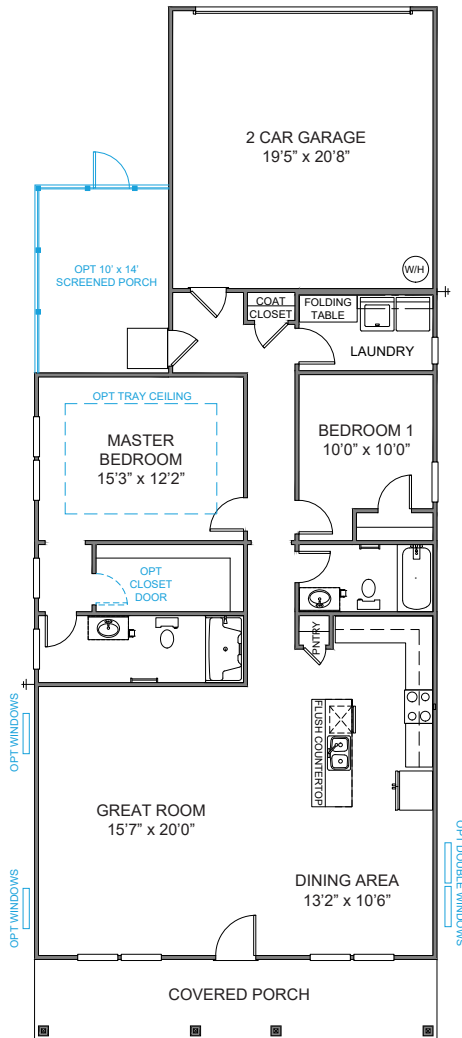

Elevation E-A1

THE PRATT II

1,437 - 1,879 Sq Ft | Bedrooms 2 | Bathrooms 2 - 3

TributeHomes

IT'S ALL ABOUT U

The Pratt II

1,437 - 1,879 Sq Ft | Bedrooms 2 | Bathrooms 2 - 3

TributeHomes

IT'S ALL ABOUT U

Plan 1404

Plan 1405

First Floor Options

Master Bath Options

Bonus Room Options

Plan 1406

Plan 1407

First Floor Options

Master Bath Options

Bonus Room Options

Plan 1408

Plan 1409

First Floor Options

Master Bath Options

Bonus Room Options