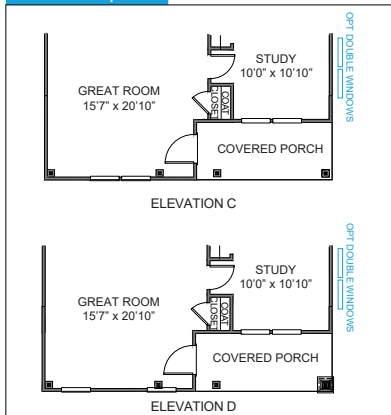

Elevation E-A1

THE PRATT II

1,437 - 1,879 Sq Ft | Bedrooms 2 | Bathrooms 2 - 3

TributeHomes

IT'S ALL ABOUT U

The Pratt II

1,437 - 1,879 Sq Ft | Bedrooms 2 | Bathrooms 2 - 3

TributeHomes

IT'S ALL ABOUT U

Plan 1404

Plan 1405

First Floor Options

Master Bath Options

Bonus Room Options

Plan 1406

Plan 1407

First Floor Options

Master Bath Options

Bonus Room Options

Plan 1408

Plan 1409

First Floor Options

Master Bath Options

Bonus Room Options