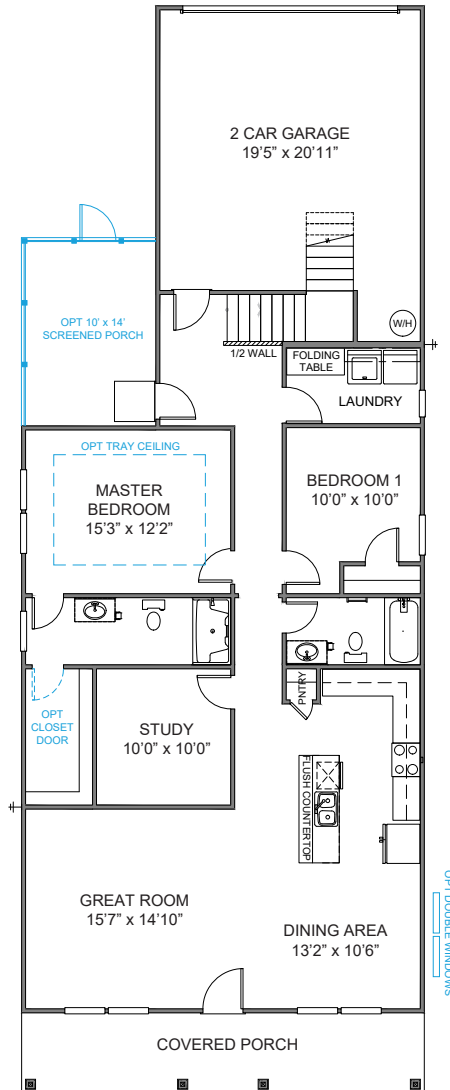

Elevation E-A1

THE PRATT II

1,437 - 1,879 Sq Ft | Bedrooms 2 | Bathrooms 2 - 3

TributeHomes

IT'S ALL ABOUT U

The Pratt II

1,437 - 1,879 Sq Ft | Bedrooms 2 | Bathrooms 2 - 3

TributeHomes

IT'S ALL ABOUT U

Plan 1404

Plan 1405

First Floor Options

Master Bath Options

Bonus Room Options

Plan 1406

Plan 1407

First Floor Options

Master Bath Options

Bonus Room Options

Plan 1408

Plan 1409

First Floor Options

Master Bath Options

Bonus Room Options