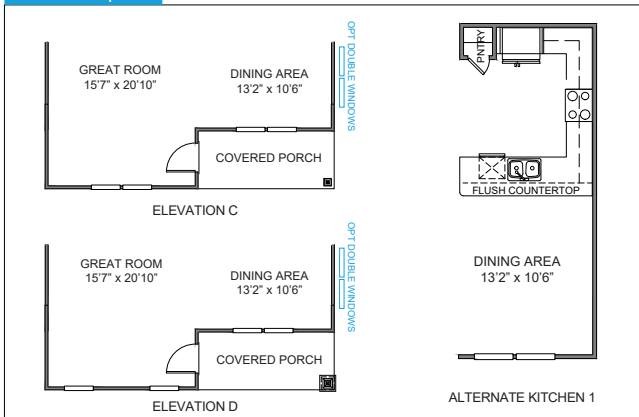

Elevation E-A1

THE PRATT II

1,437 - 1,879 Sq Ft | Bedrooms 2 | Bathrooms 2 - 3

TributeHomes

IT'S ALL ABOUT U

The Pratt II

1,437 - 1,879 Sq Ft | Bedrooms 2 | Bathrooms 2 - 3

TributeHomes

IT'S ALL ABOUT U

Plan 1404

Plan 1405

First Floor Options

Master Bath Options

Bonus Room Options

Plan 1406

Plan 1407

First Floor Options

Master Bath Options

Bonus Room Options

Plan 1408

Plan 1409

First Floor Options

Master Bath Options

Bonus Room Options