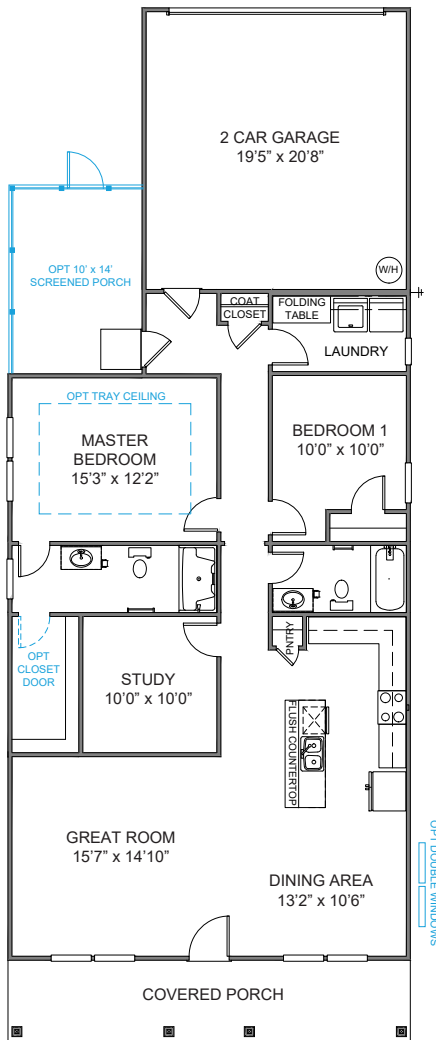

Elevation E-A1

THE PRATT II

1,437 - 1,879 Sq Ft | Bedrooms 2 | Bathrooms 2 - 3

TributeHomes

IT'S ALL ABOUT U

The Pratt II

1,437 - 1,879 Sq Ft | Bedrooms 2 | Bathrooms 2 - 3

TributeHomes

IT'S ALL ABOUT U

Plan 1404

Plan 1405

First Floor Options

Master Bath Options

Bonus Room Options

Plan 1406

Plan 1407

First Floor Options

Master Bath Options

Bonus Room Options

Plan 1408

Plan 1409

First Floor Options

Master Bath Options

Bonus Room Options