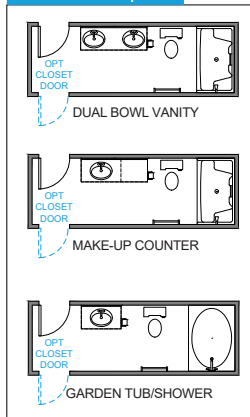

Elevation E-A1

THE PRATT II

1,437 - 1,879 Sq Ft | Bedrooms 2 | Bathrooms 2 - 3

TributeHomes

IT'S ALL ABOUT U

The Pratt II

1,437 - 1,879 Sq Ft | Bedrooms 2 | Bathrooms 2 - 3

TributeHomes

IT'S ALL ABOUT U

Plan 1404

Plan 1405

First Floor Options

Master Bath Options

Bonus Room Options

Plan 1406

Plan 1407

First Floor Options

Master Bath Options

Bonus Room Options

Plan 1408

Plan 1409

First Floor Options

Master Bath Options

Bonus Room Options