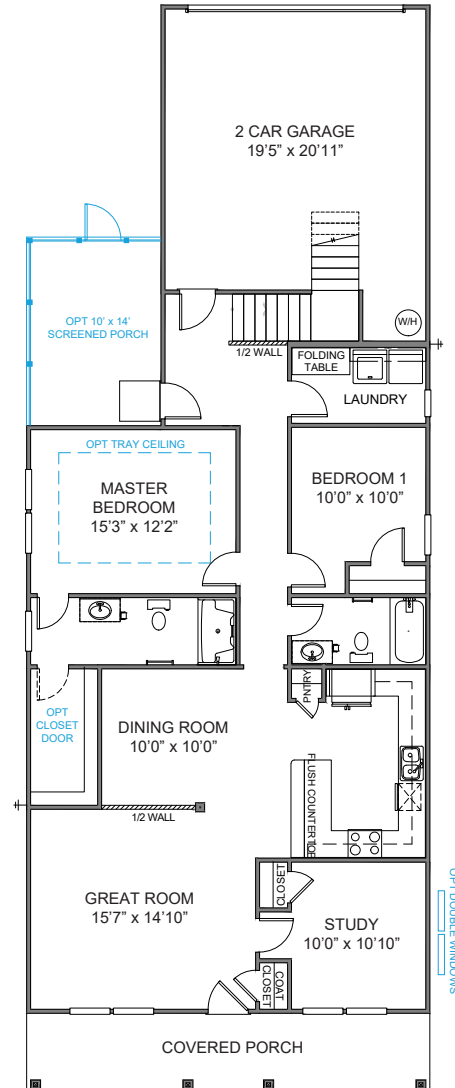

Elevation E-A1

THE PRATT II

1,437 - 1,879 Sq Ft | Bedrooms 2 | Bathrooms 2 - 3

TributeHomes

IT'S ALL ABOUT U

The Pratt II

1,437 - 1,879 Sq Ft | Bedrooms 2 | Bathrooms 2 - 3

TributeHomes

IT'S ALL ABOUT U

Plan 1404

Plan 1405

First Floor Options

Master Bath Options

Bonus Room Options

Plan 1406

Plan 1407

First Floor Options

Master Bath Options

Bonus Room Options

Plan 1408

Plan 1409

First Floor Options

Master Bath Options

Bonus Room Options