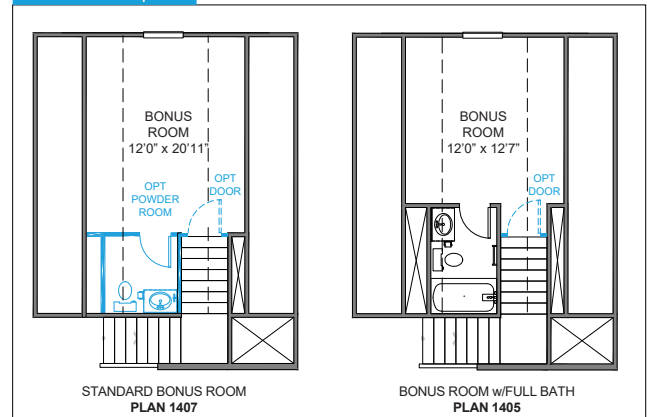

Elevation E-A1

THE PRATT II

1,437 - 1,879 Sq Ft | Bedrooms 2 | Bathrooms 2 - 3

TributeHomes

IT'S ALL ABOUT U

The Pratt II

1,437 - 1,879 Sq Ft | Bedrooms 2 | Bathrooms 2 - 3

TributeHomes

IT'S ALL ABOUT U

Plan 1404

Plan 1405

First Floor Options

Master Bath Options

Bonus Room Options

Plan 1406

Plan 1407

First Floor Options

Master Bath Options

Bonus Room Options

Plan 1408

Plan 1409

First Floor Options

Master Bath Options

Bonus Room Options