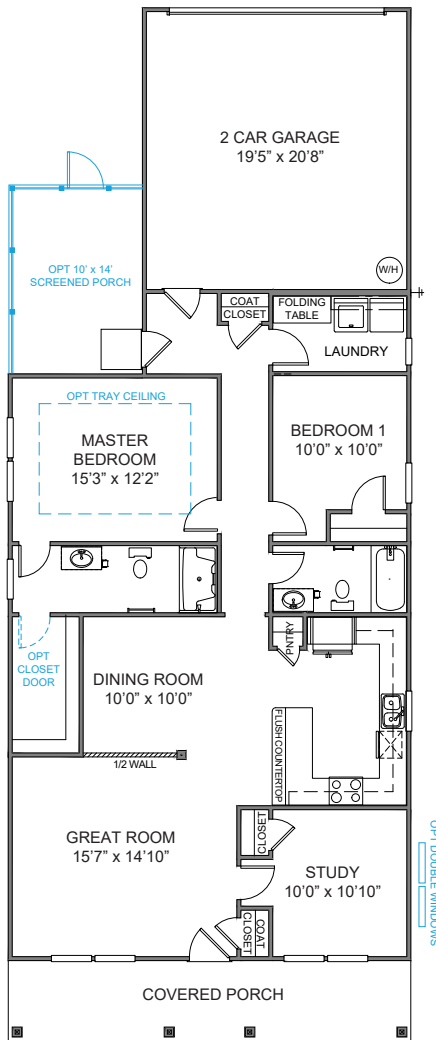

Elevation E-A1

THE PRATT II

1,437 - 1,879 Sq Ft | Bedrooms 2 | Bathrooms 2 - 3

TributeHomes

IT'S ALL ABOUT U

The Pratt II

1,437 - 1,879 Sq Ft | Bedrooms 2 | Bathrooms 2 - 3

TributeHomes

IT'S ALL ABOUT U

Plan 1404

Plan 1405

First Floor Options

Master Bath Options

Bonus Room Options

Plan 1406

Plan 1407

First Floor Options

Master Bath Options

Bonus Room Options

Plan 1408

Plan 1409

First Floor Options

Master Bath Options

Bonus Room Options