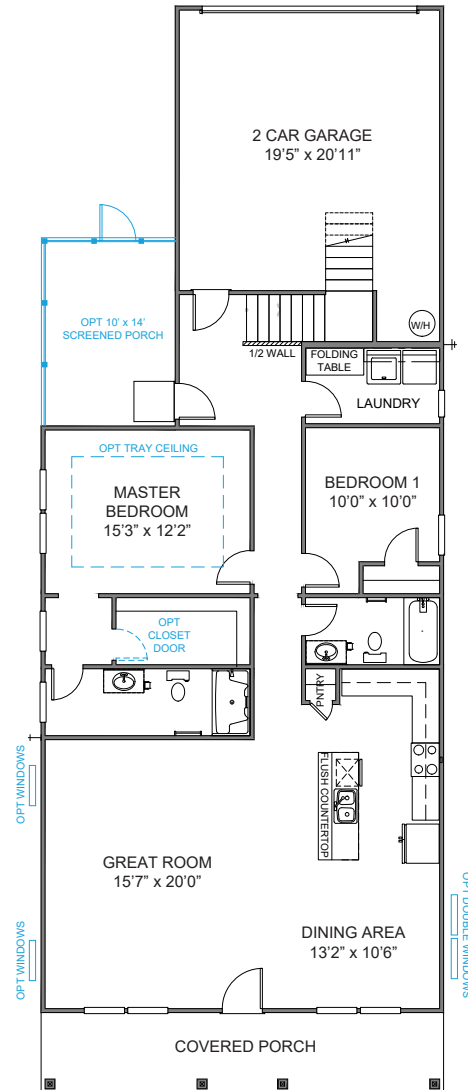

Elevation E-A1

THE PRATT II

1,437 - 1,879 Sq Ft | Bedrooms 2 | Bathrooms 2 - 3

TributeHomes

IT'S ALL ABOUT U

The Pratt II

1,437 - 1,879 Sq Ft | Bedrooms 2 | Bathrooms 2 - 3

TributeHomes

IT'S ALL ABOUT U

Plan 1404

Plan 1405

First Floor Options

Master Bath Options

Bonus Room Options

Plan 1406

Plan 1407

First Floor Options

Master Bath Options

Bonus Room Options

Plan 1408

Plan 1409

First Floor Options

Master Bath Options

Bonus Room Options