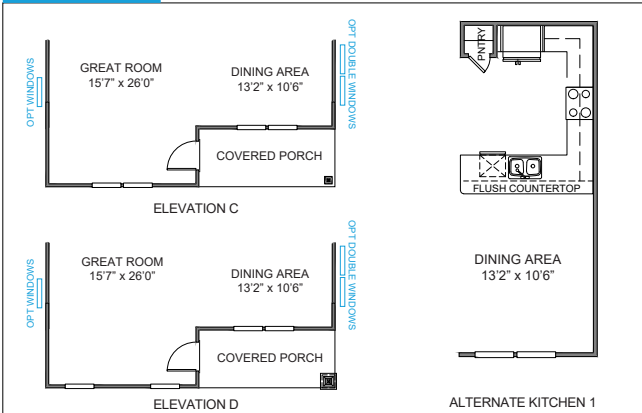

Elevation E-A1

THE PRATT II

1,437 - 1,879 Sq Ft | Bedrooms 2 | Bathrooms 2 - 3

TributeHomes

IT'S ALL ABOUT U

The Pratt II

1,437 - 1,879 Sq Ft | Bedrooms 2 | Bathrooms 2 - 3

TributeHomes

IT'S ALL ABOUT U

Plan 1404

Plan 1405

First Floor Options

Master Bath Options

Bonus Room Options

Plan 1406

Plan 1407

First Floor Options

Master Bath Options

Bonus Room Options

Plan 1408

Plan 1409

First Floor Options

Master Bath Options

Bonus Room Options