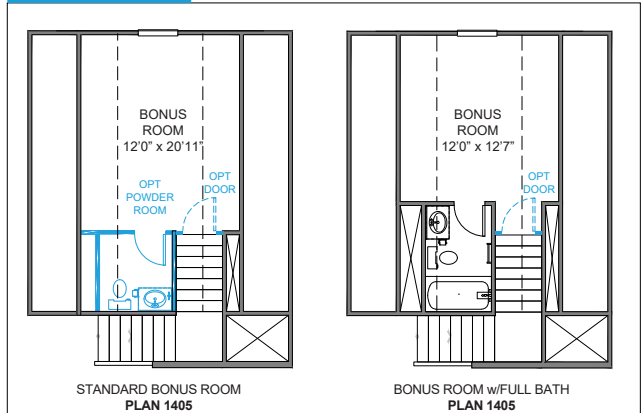

Elevation E-A1

THE PRATT II

1,437 - 1,879 Sq Ft | Bedrooms 2 | Bathrooms 2 - 3

TributeHomes

IT'S ALL ABOUT U

The Pratt II

1,437 - 1,879 Sq Ft | Bedrooms 2 | Bathrooms 2 - 3

TributeHomes

IT'S ALL ABOUT U

Plan 1404

Plan 1405

First Floor Options

Master Bath Options

Bonus Room Options

Plan 1406

Plan 1407

First Floor Options

Master Bath Options

Bonus Room Options

Plan 1408

Plan 1409

First Floor Options

Master Bath Options

Bonus Room Options