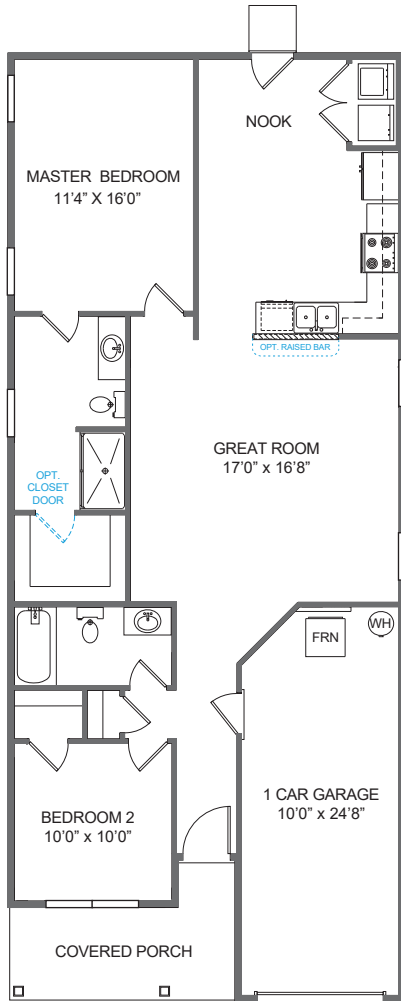

THE NEWPORT

1,149 - 1,696 Sq Ft | Bedrooms 2-3 | Bathrooms 2-3

TributeHomes

IT'S ALL ABOUT U

The Newport

1,149-1,696 Sq Ft | Bedrooms 2-3 | Bathrooms 2-3

TributeHomes

IT'S ALL ABOUT U

Plan - 1174

Plan - 1175 w/ Guest Suite

1175 (Guest Suite)

Master Bath Options

Main Floor Options

The Newport

1,149-1,696 Sq Ft | Bedrooms 2-3 | Bathrooms 2-3

TributeHomes

IT'S ALL ABOUT U

Plan - 1176

FURNACE & WATER HEATER LOCATED IN ATTIC

Plan - 1177 w/ Guest Suite

1177 (Guest Suite)

Washer & Dryer

Master Bath Options

Main Floor Options