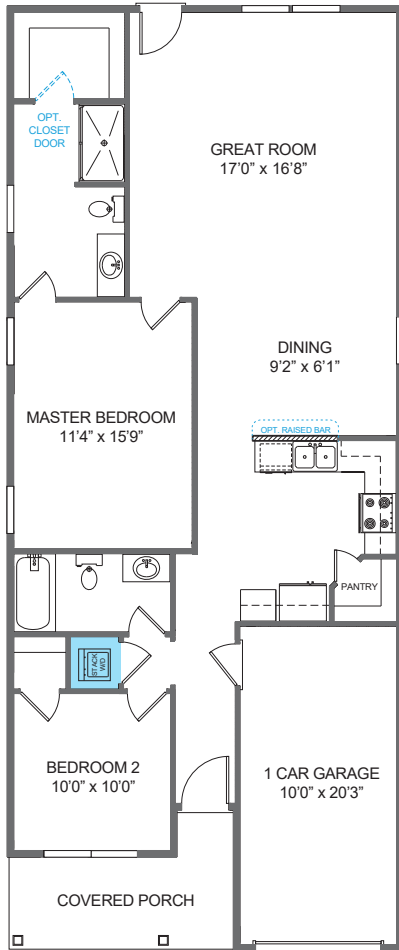

THE NEWPORT

1,149 - 1,696 Sq Ft | Bedrooms 2-3 | Bathrooms 2-3

TributeHomes

IT'S ALL ABOUT U

The Newport

1,149-1,696 Sq Ft | Bedrooms 2-3 | Bathrooms 2-3

TributeHomes

IT'S ALL ABOUT U

Plan - 1174

Plan - 1175 w/ Guest Suite

1175 (Guest Suite)

Master Bath Options

Main Floor Options

The Newport

1,149-1,696 Sq Ft | Bedrooms 2-3 | Bathrooms 2-3

TributeHomes

IT'S ALL ABOUT U

Plan - 1176

FURNACE & WATER HEATER LOCATED IN ATTIC

Plan - 1177 w/ Guest Suite

1177 (Guest Suite)

Washer & Dryer

Master Bath Options

Main Floor Options