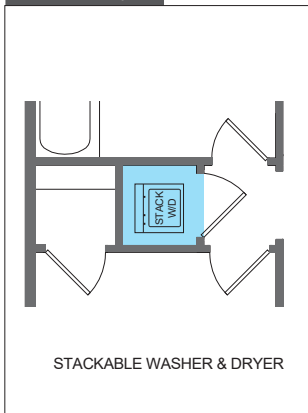

IT'S ALL ABOUT U

Plan - 1176

FURNACE & WATER HEATER LOCATED IN ATTIC

Plan - 1177 w/ Guest Suite

1177 (Guest Suite)

Washer & Dryer

Master Bath Options

Main Floor Options