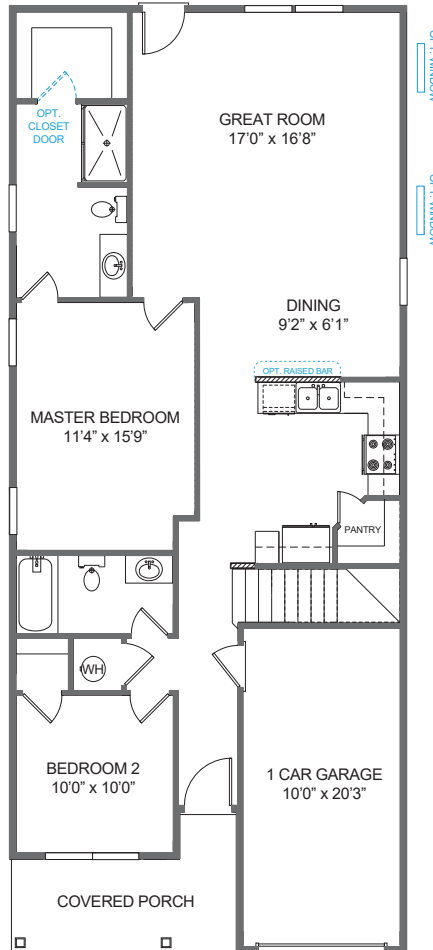

THE NEWPORT

1,149 - 1,696 Sq Ft | Bedrooms 2-3 | Bathrooms 2-3

TributeHomes

IT'S ALL ABOUT U

The Newport

1,149-1,696 Sq Ft | Bedrooms 2-3 | Bathrooms 2-3

TributeHomes

IT'S ALL ABOUT U

Plan - 1174

Plan - 1175 w/ Guest Suite

1175 (Guest Suite)

Master Bath Options

Main Floor Options

The Newport

1,149-1,696 Sq Ft | Bedrooms 2-3 | Bathrooms 2-3

TributeHomes

IT'S ALL ABOUT U

Plan - 1176

FURNACE & WATER HEATER LOCATED IN ATTIC

Plan - 1177 w/ Guest Suite

1177 (Guest Suite)

Washer & Dryer

Master Bath Options

Main Floor Options