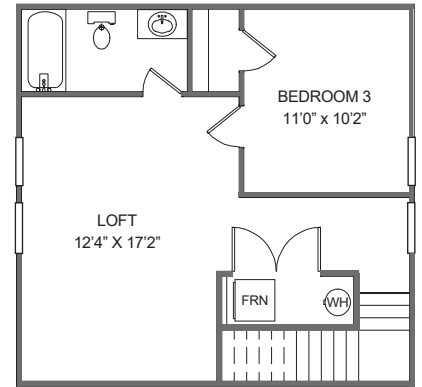

THE NEWPORT

1,149 - 1,696 Sq Ft | Bedrooms 2-3 | Bathrooms 2-3

TributeHomes

IT'S ALL ABOUT U

The Newport

1,149-1,696 Sq Ft | Bedrooms 2-3 | Bathrooms 2-3

TributeHomes

IT'S ALL ABOUT U

Plan - 1174

Plan - 1175 w/ Guest Suite

1175 (Guest Suite)

Master Bath Options

Main Floor Options

The Newport

1,149-1,696 Sq Ft | Bedrooms 2-3 | Bathrooms 2-3

TributeHomes

IT'S ALL ABOUT U

Plan - 1176

FURNACE & WATER HEATER LOCATED IN ATTIC

Plan - 1177 w/ Guest Suite

1177 (Guest Suite)

Washer & Dryer

Master Bath Options

Main Floor Options