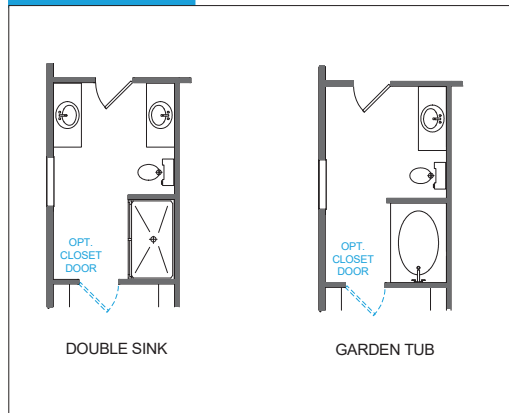

IT'S ALL ABOUT U

Plan - 1176

FURNACE & WATER HEATER LOCATED IN ATTIC

Plan - 1177 w/ Guest Suite

1177 (Guest Suite)

Washer & Dryer

Master Bath Options

Main Floor Options