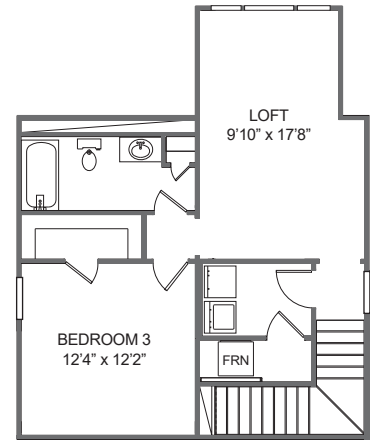

THE NEWPORT

1,149 - 1,696 Sq Ft | Bedrooms 2-3 | Bathrooms 2-3

TributeHomes

IT'S ALL ABOUT U

The Newport

1,149-1,696 Sq Ft | Bedrooms 2-3 | Bathrooms 2-3

TributeHomes

IT'S ALL ABOUT U

Plan - 1174

Plan - 1175 w/ Guest Suite

1175 (Guest Suite)

Master Bath Options

Main Floor Options

The Newport

1,149-1,696 Sq Ft | Bedrooms 2-3 | Bathrooms 2-3

TributeHomes

IT'S ALL ABOUT U

Plan - 1176

FURNACE & WATER HEATER LOCATED IN ATTIC

Plan - 1177 w/ Guest Suite

1177 (Guest Suite)

Washer & Dryer

Master Bath Options

Main Floor Options