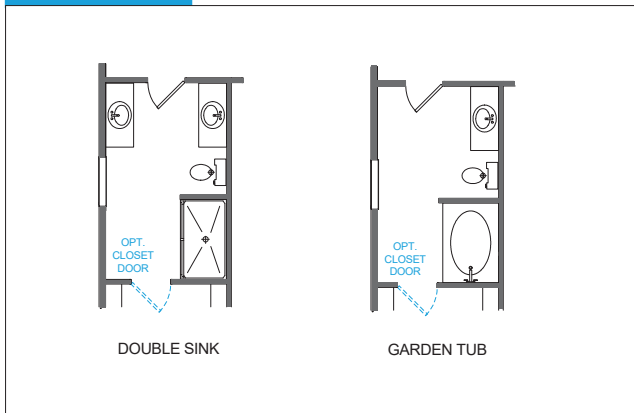

Plan - 1174

Plan - 1175 w/ Guest Suite

1175 (Guest Suite)

Master Bath Options

Main Floor Options

The Newport

1,149-1,696 Sq Ft | Bedrooms 2-3 | Bathrooms 2-3

TributeHomes

IT'S ALL ABOUT U

Plan - 1176

FURNACE & WATER HEATER LOCATED IN ATTIC

Plan - 1177 w/ Guest Suite

1177 (Guest Suite)

Washer & Dryer

Master Bath Options

Main Floor Options