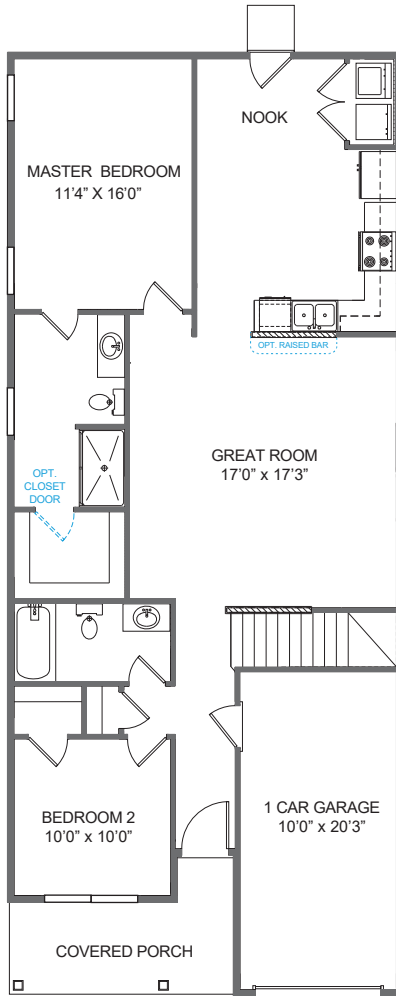

THE NEWPORT

1,149 - 1,696 Sq Ft | Bedrooms 2-3 | Bathrooms 2-3

TributeHomes

IT'S ALL ABOUT U

The Newport

1,149-1,696 Sq Ft | Bedrooms 2-3 | Bathrooms 2-3

TributeHomes

IT'S ALL ABOUT U

Plan - 1174

Plan - 1175 w/ Guest Suite

1175 (Guest Suite)

Master Bath Options

Main Floor Options

The Newport

1,149-1,696 Sq Ft | Bedrooms 2-3 | Bathrooms 2-3

TributeHomes

IT'S ALL ABOUT U

Plan - 1176

FURNACE & WATER HEATER LOCATED IN ATTIC

Plan - 1177 w/ Guest Suite

1177 (Guest Suite)

Washer & Dryer

Master Bath Options

Main Floor Options